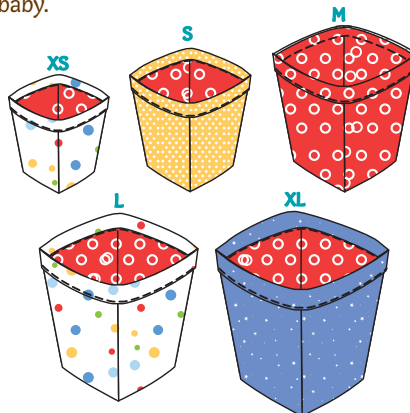

Peek-A-Boo Bunny and Stacking Cups

These soft stackable cups and bunny will capture baby's attention and provide hours of playtime fun. The lined cups in five sizes (XS-S-M-L-XL) form a colorful tower when stacked from largest to smallest. Reverse the order and the cups fit neatly inside one another. The little stuffed bunny has long floppy ears; hand stitched facial features, and a pom-pom tail - just the right size for baby.

Pattern includes 1/4" (6 mm) seam allowances.

The bunny and stacking cups are *designed for woven fabrics* such as cotton, cotton types.

-  Fabric 1
-  Fabric 2
-  Fabric 3
-  Fabric 4

For additional information see envelope or visit www.kwiksew.com