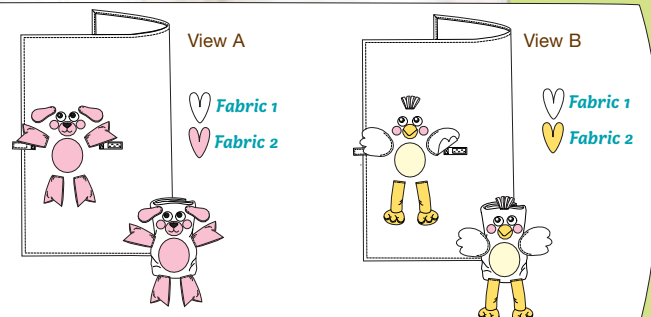

Best Friend Blankets

Blankets have appliqués and fold up to form lamb or bird toys, closing with Velcro® tabs. View A has stuffed legs and muzzle. View B has wings, stuffed legs with feet, stuffed beak and fabric loops for hair.

The Pattern includes ¼" (6 mm) seam allowance.

Blankets are designed for fleece and minky.

For additional information see envelope or visit www.kwiksew.com